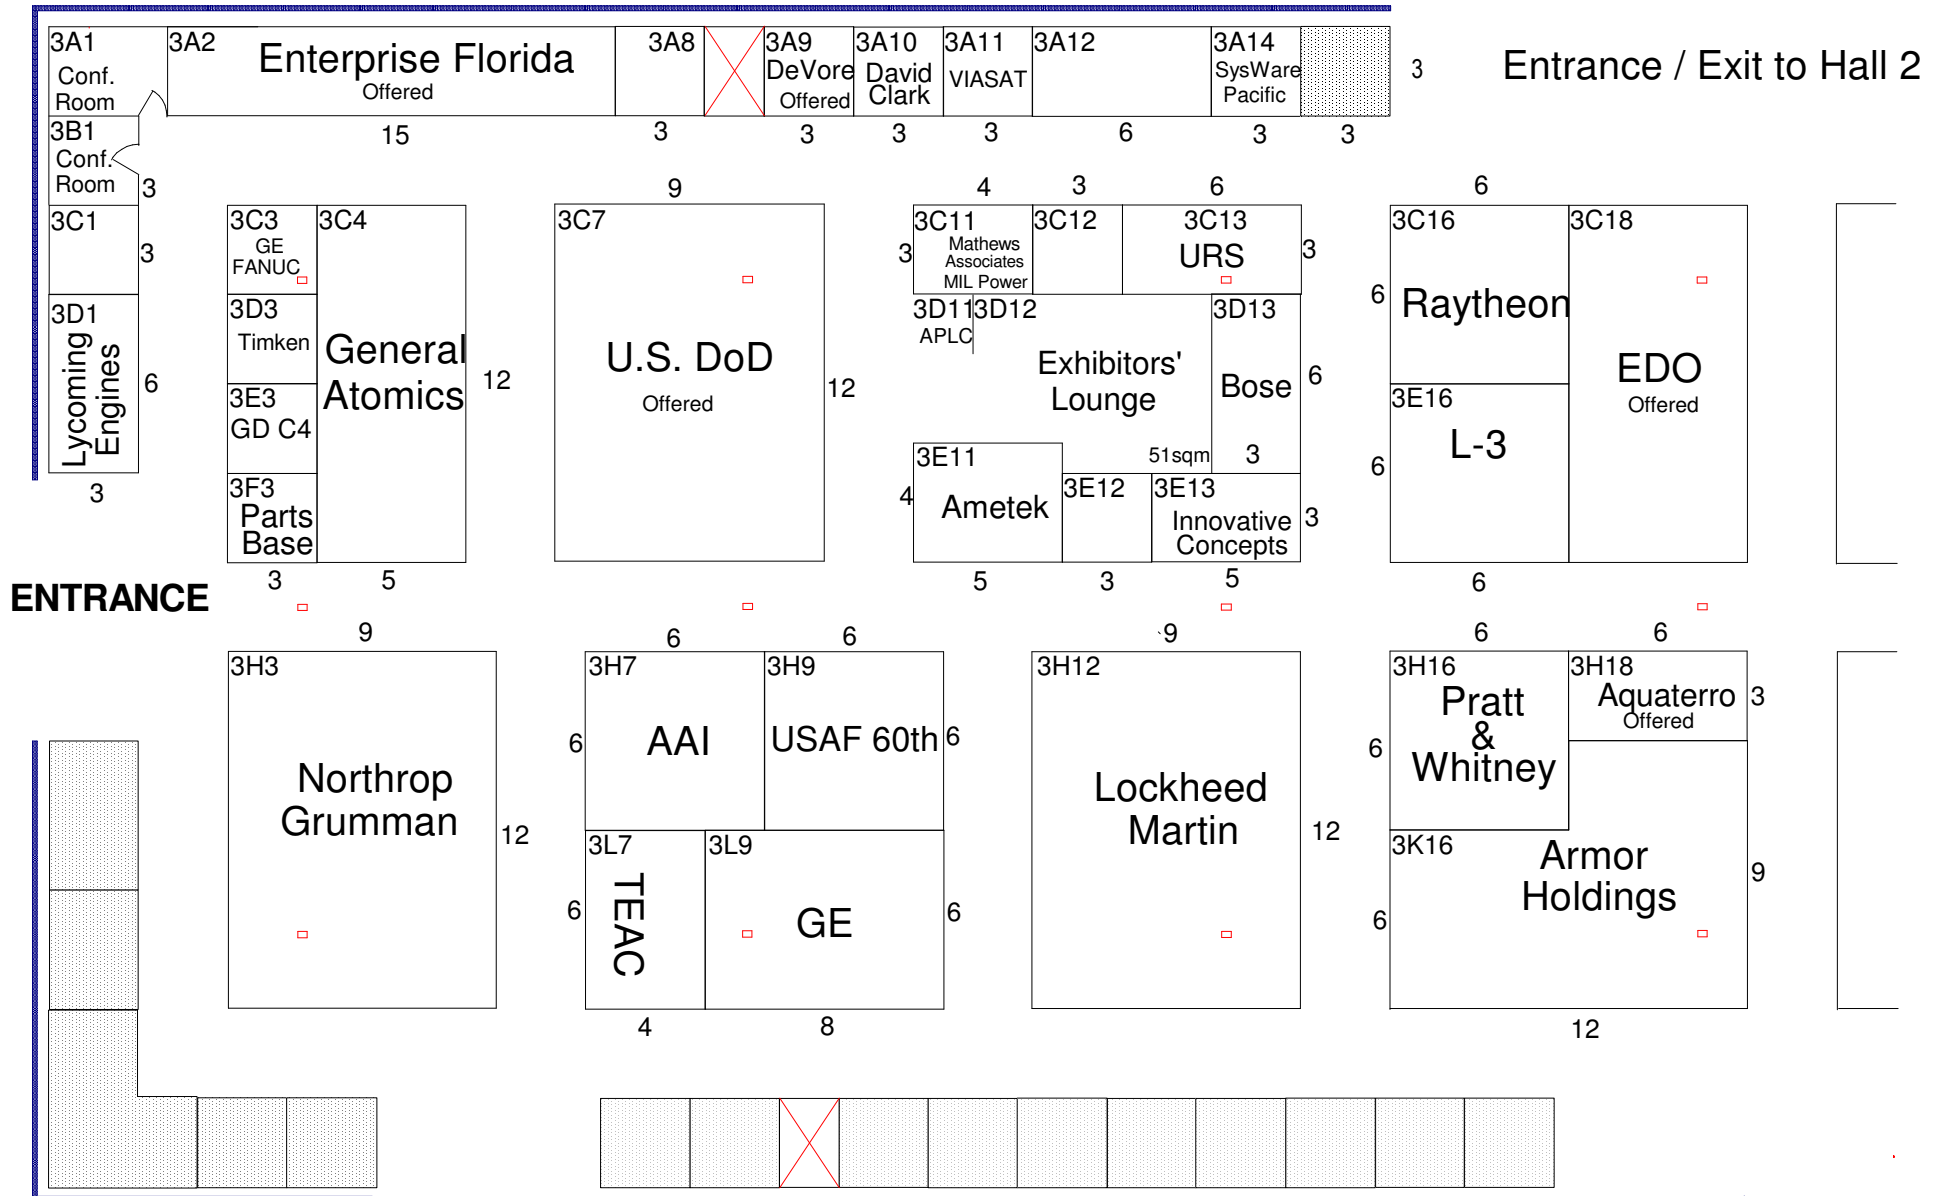

U.S. International Pavilion

Australian International Airshow 2007 - HALL C
 LanDef 2007

ENTRANCE

Entrance / Exit

Date of Last Revision November 28, 2006
 Floor Plan Subject to Change at Organizer's Discretion

Entrance / Exit